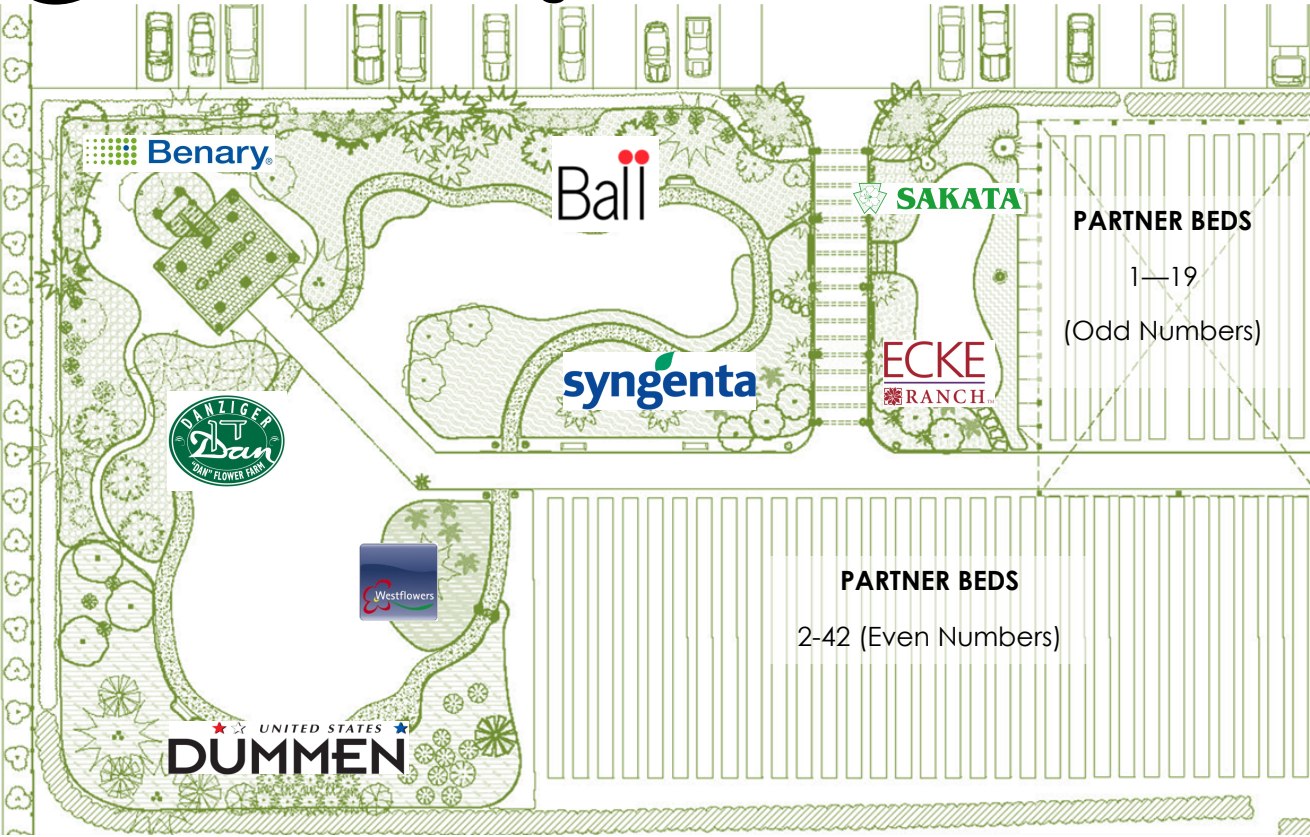

 season.
premier

2011-2012

Costa
Farms®

right start.

bright finish.

Garden Layout

**GEOMANTIC
DESIGNS, INC.**

LANDSCAPE ARCHITECTURE
GARDEN DESIGN AND
CONSTRUCTION

Average Day Length 13

Blind Comparison Trials 14

Designer Combinations 15

Vertical Gardening 16

Concept Gardens 17

Retail Trials 18

Expansion Pictures 20, 21

Foremost Co. 22