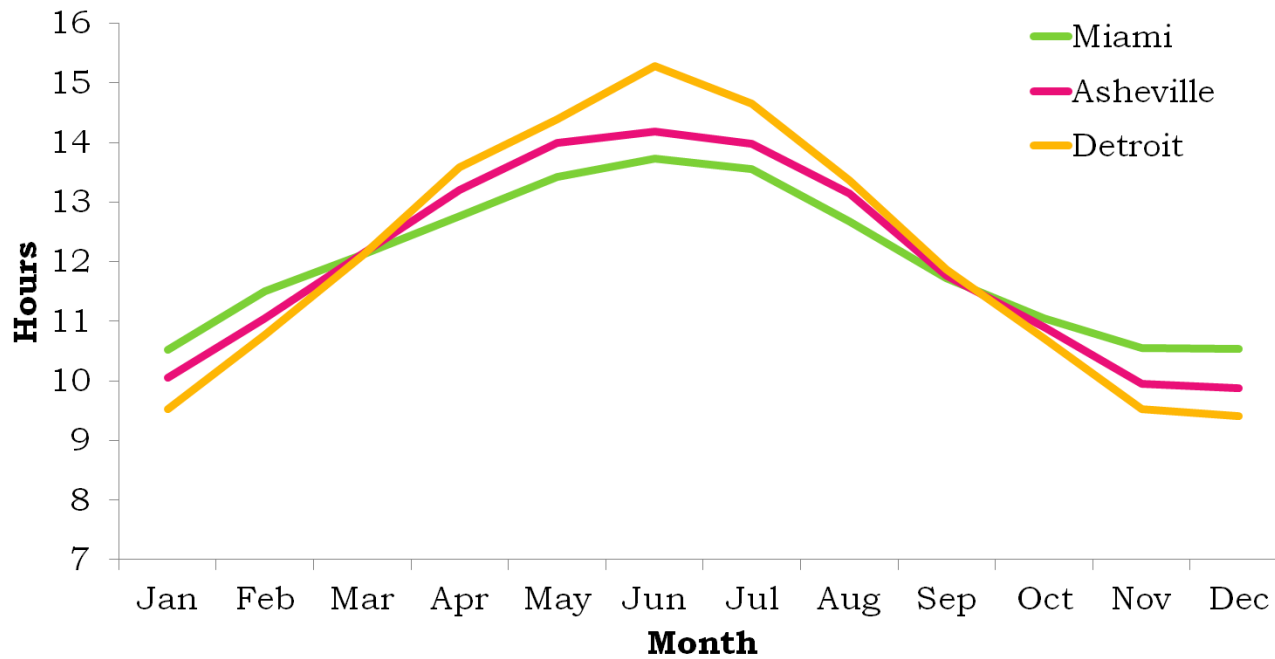

Average Day Length