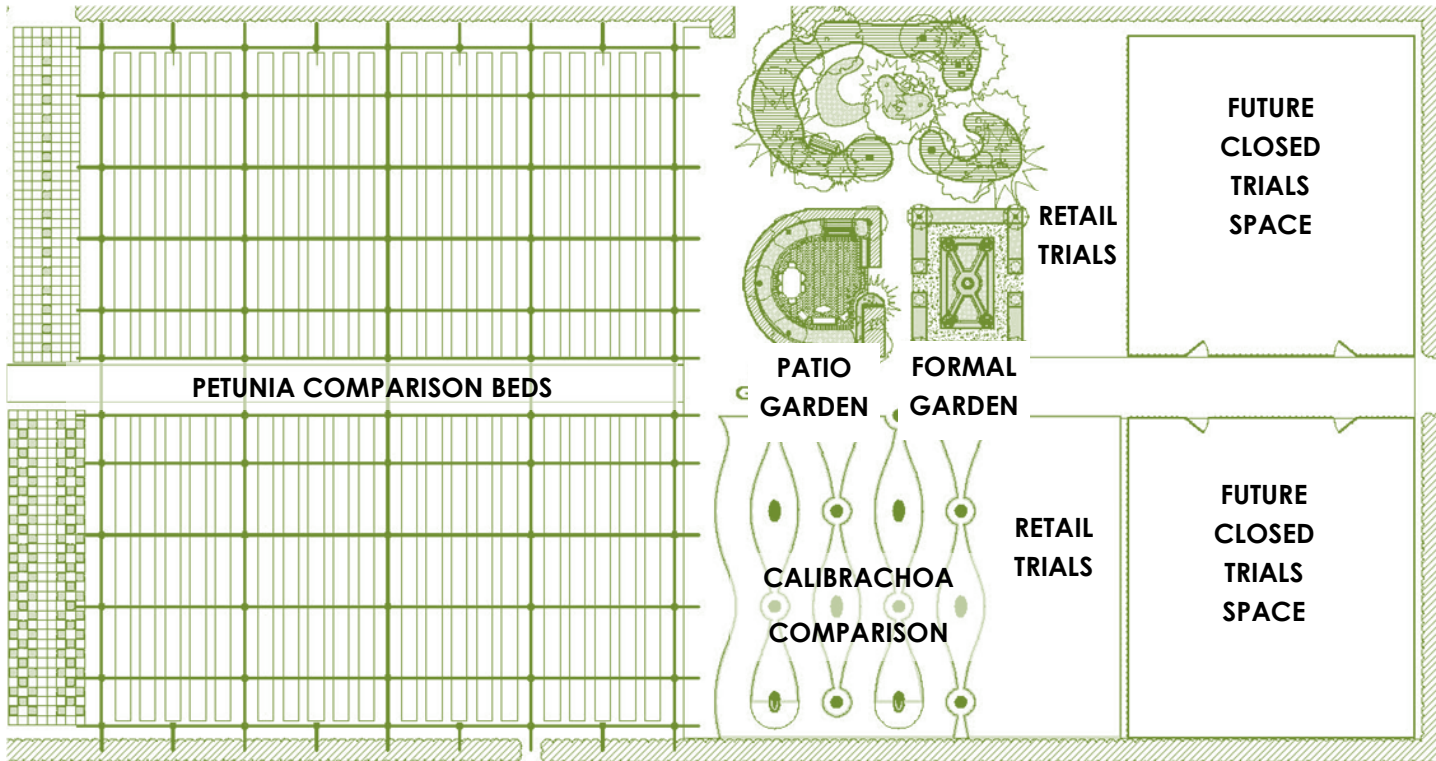

**GEOMANTIC
DESIGNS, INC.**

COMBINATION TRIALS